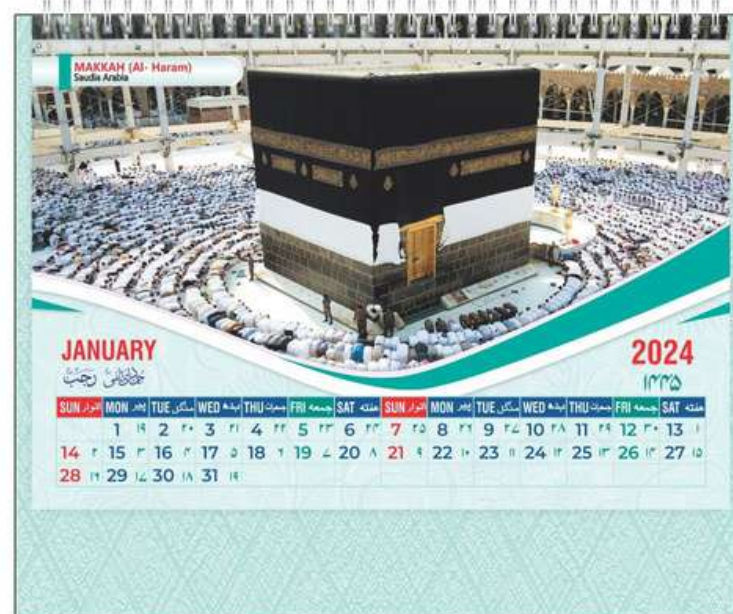

8.25" x 7.5" Adv. Space 7.5" X 1.25" Approx.

13 SHEETER TABLE CALENDAR,
PRINTED ON IMPORTED RIVED PAPER

Royale Table Calendar