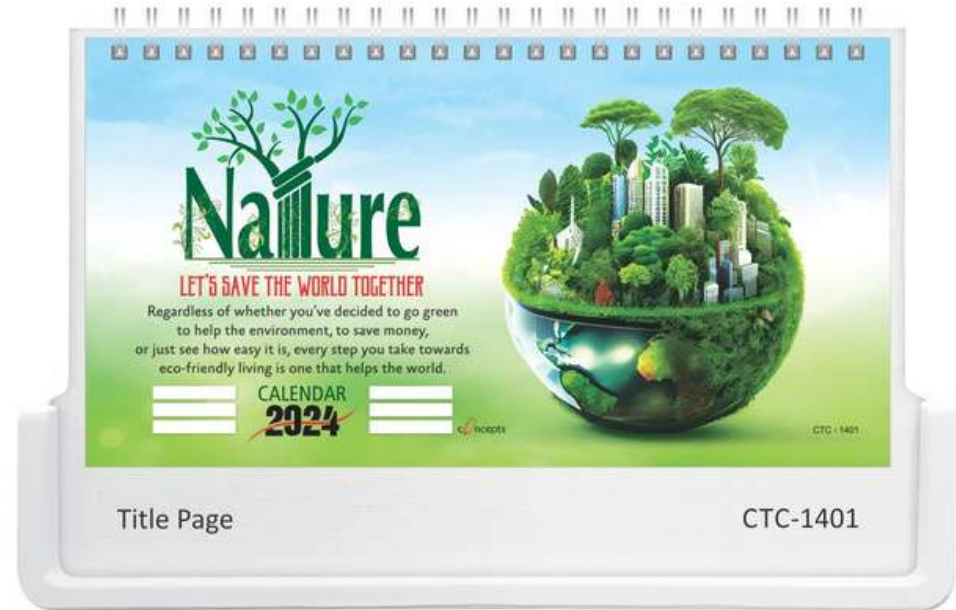

Sep

Oct

Nov

Dec

13 SHEETER TABLE CALENDAR,
PRINTED ON SPECIALITY PAPER

Adv. Space 9.5" X 1.5" Approx. **10.5" x 7"**

Plastic Stand Table Calendar

Feb

Mar

Apr

May

Jun

Jul

Aug

Sep

Oct