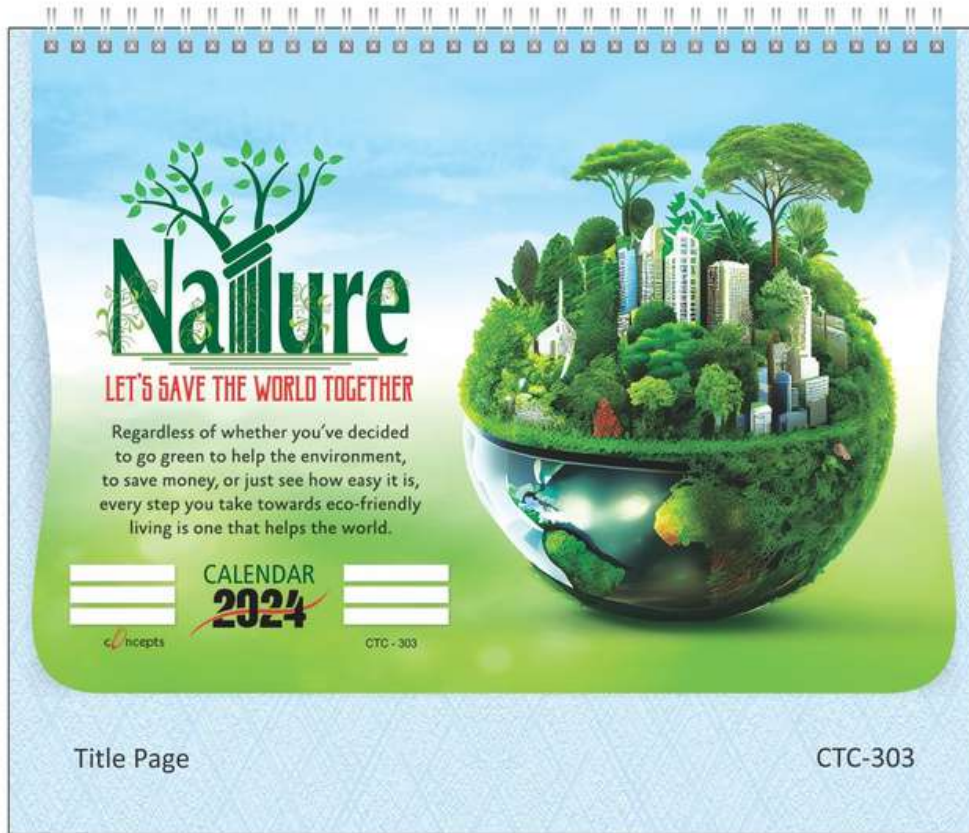

Aug

Sep

Oct

Nov

Dec

Spot UV & Glitter UV, Wiro Binding with Laminated Colored Stand

9" x 8" Adv. Space 8.5" X 1.5" Approx.

13 SHEETER TABLE CALENDAR, DIE CUT
PRINTED ON THICK ART BOARD