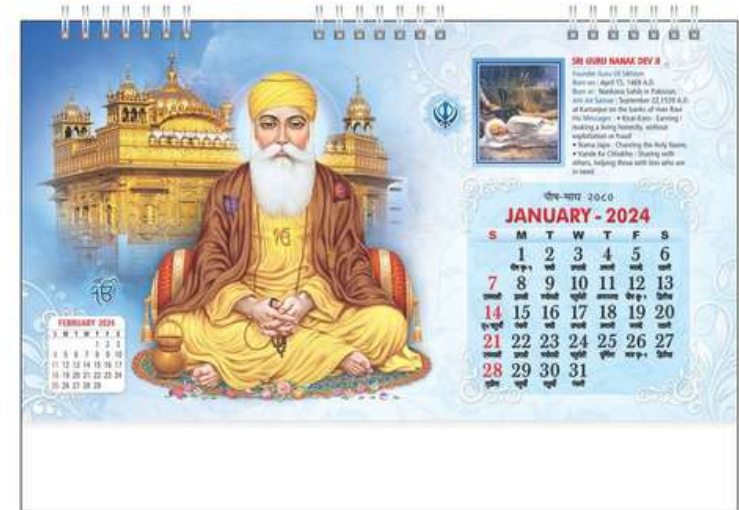

Aug

Sep

Oct

Nov

Dec

Three Step Wiro Binding and Laminated White Hardbound Stand

10" x 7.5" Adv. Space 8.5" X 1.5" Approx.

14 SHEETER TABLE CALENDAR, PRINTED ON REAL ART PAPER