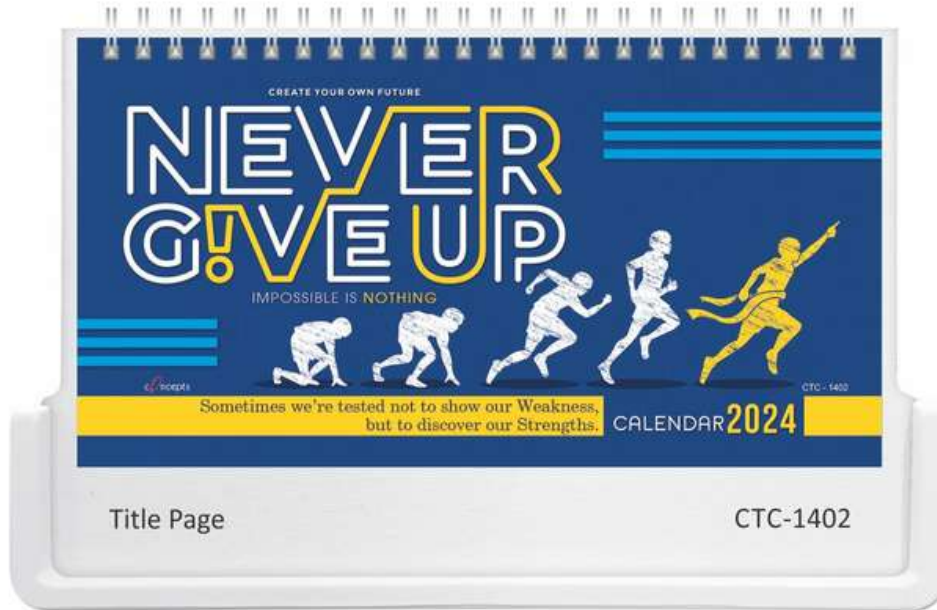

10.5" x 7" Adv. Space 9.5" X 1.5" Approx.

13 SHEETER TABLE CALENDAR,
PRINTED ON SPECIALITY PAPER

Plastic Stand Table Calendar