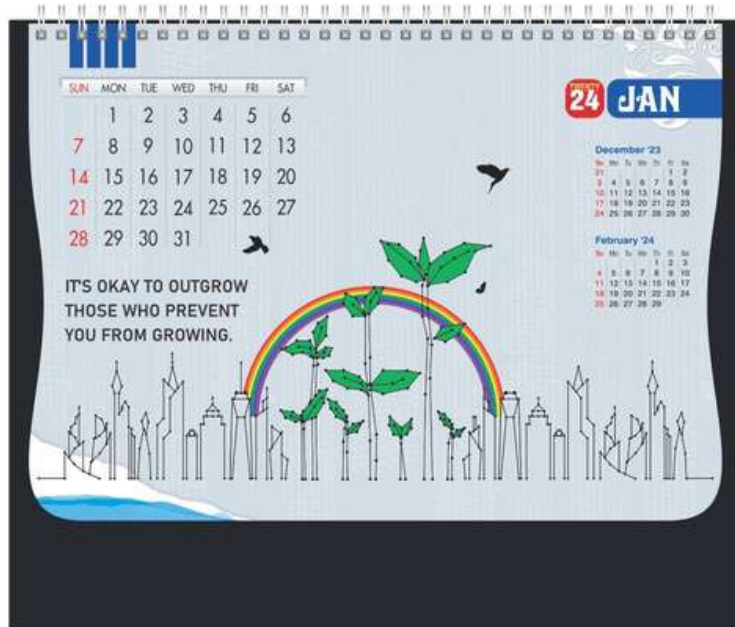

Jul

Aug

Sep

Oct

Nov

Dec

13 SHEETER TABLE CALENDAR, DIE CUT
PRINTED ON THICK ART BOARD

Adv. Space 8.5" X 1.5" Approx. **9" X 8"**