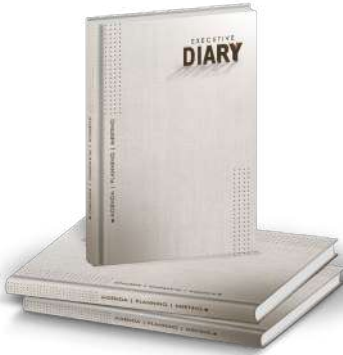

Item No
2023046

Cover Info

- Nescafe 1 Date Diary
- Size: 183x245 Mm
- Cover With Matt Lamination
- Hardbound Cover Coated With Crystal Uv
- Memphis Placeholder Theme Graphics
- Packed With Printed Box
- Smooth Cover For Perfect Grip

Refill Info

- Nescafe 1 Date Diary With Planner
- Double Color Corporate Inner
- 70 Gsm Superfine White Paper
- Month Indicator
- Perfect Binding
- Smooth Paper For Fine Handwriting
- Explained Planner For Usefulness