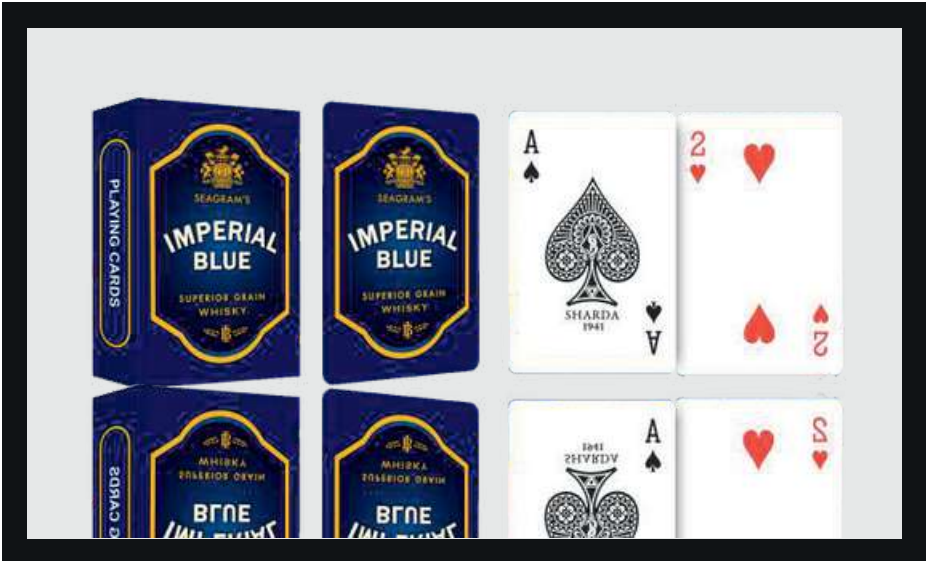

CORPORATE PLAYING CARDS