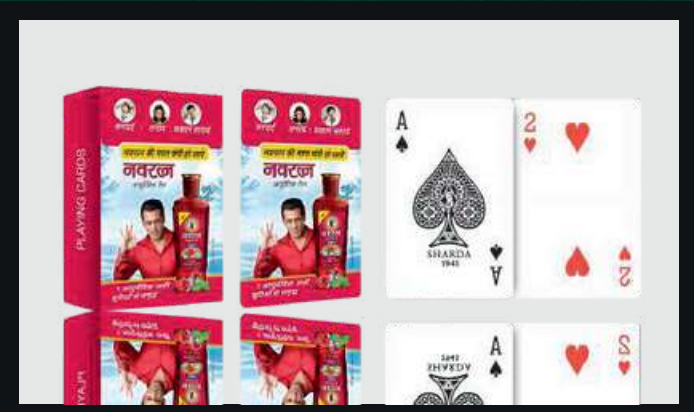

CORPORATE PLAYING CARDS