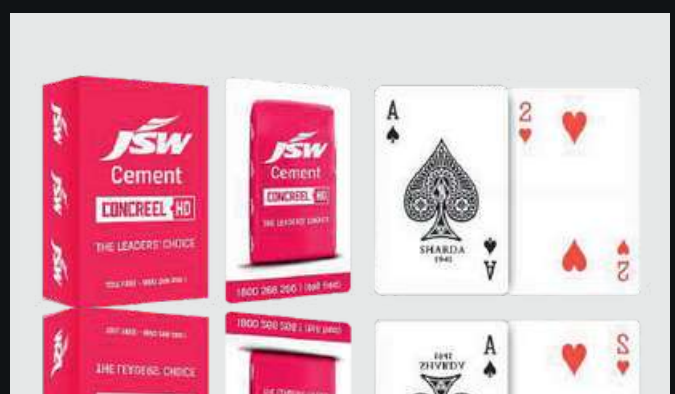

CUSTOMIZE PLAYING CARDS

PRODUCT DESCRIPTION

1. Category: Premium/Exclusive Playing Cards
2. Quality: Club/Casino Quality Board
3. Size of Card: Bridge (57mm x 89mm) & Poker (63.5mm x 89mm)
4. Thickness: 250 GSM to 320 GSM
5. Substance: High/Excellent Quality Substance
6. Feel: Excellent Feel & Stiffness
7. Over 100 designs in single & Multi Colour
8. Customize to your requirement.

PACKAGE DETAILS

1. 55 Cards inserted in a branded tuck box/carton
2. Single Cartons are cello-wrapped with gold tear tape arrangement (chargeable)
3. Cartons are placed in a Master Carton (High Quality Carton)