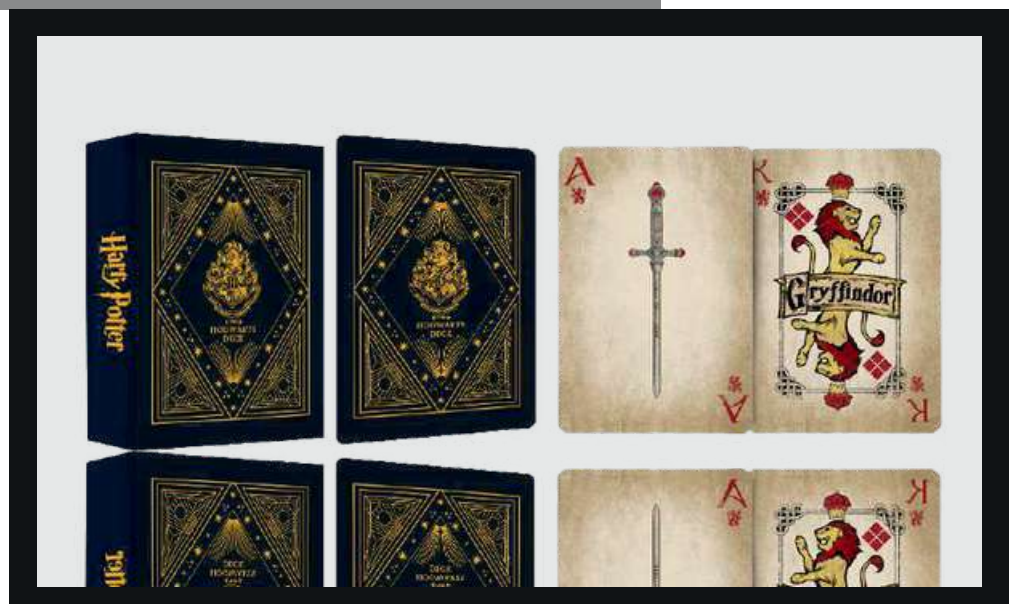

CUSTOMIZE PLAYING CARDS

WE CAN CREATE ANY DESIGN THAT YOU CAN IMAGINE! THE SKY'S THE LIMIT.

Custom cards are perfect for Corporate giftings, Diwali Giftings, Promotional of small & Large Businesses, Universities, etc. Custom Cards are Sharda's most customizable cards, offering 55 ways to tell a story, convey your brand's message, or highlight a logo. You get to design the backs, faces, colors & tunk. A minimum purchase of 100 decks is required.