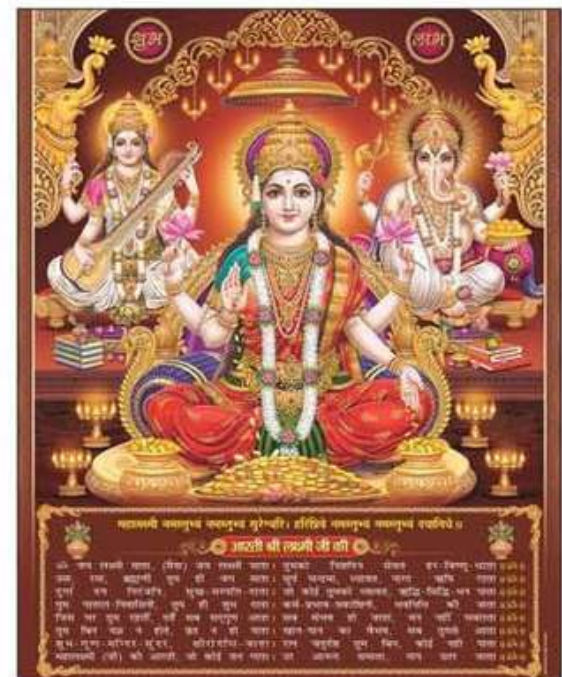

MCNG-2006
MCNG-3006 UV Glitter