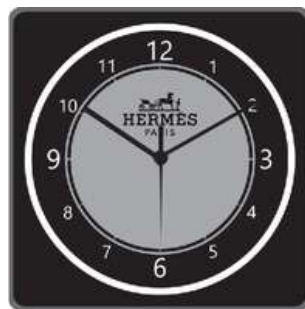

PC-504

Dial Size 5.5"x5.5" Clock Size 7.5"x7.5" Net Weight 320g

PC-505

PC-506

PC-507

Dial Size 5.5" Dia Clock Size 7" Dia Net Weight 155g

PC-509

PC-510