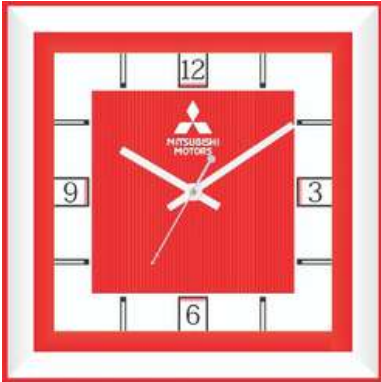

Net Weight 550g

PC- 71 1

PC- 71 2

PC- 71 3

PC- 71 4

Dial Size 9.5" Dia

Clock Size 11" Dia

Net Weight 500g

WALL CLOCK

PC- 721

PC- 7 2

PC- 723

Dial Size 9.75"x9.75"

Clock Size 12"x12"

Net Weight 650g

PC- 730