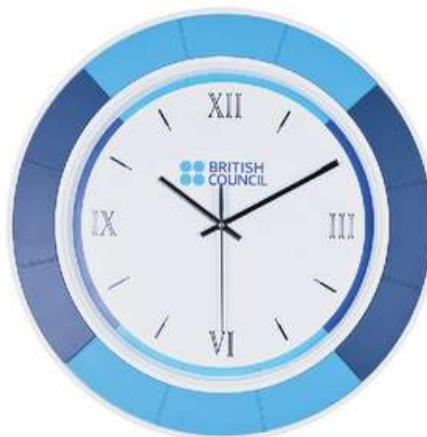

PC- 572

Dial Size 8"x5.25" Clock Size 11.5"x9.5" Net Weight 410g

WALL CLOCK

PC- 574

PC- 75

PC- 576

PC- 578

PC- 579

PC- 57

CHROME

Dial Size 4.75" Dia

Clock Size 7" Dia

Net Weight 160g

PC- 582

PC- 581

PC- 583

Dial Size 12" Dia

Clock Size 17" Dia

Net Weight 1120g

WALL CLOCK

PC- 585

PC- 587

PC- 58

Dial Size	9" Dia	Clock Size	10.25" Dia	Net Weight	460g
-----------	--------	------------	------------	------------	------

PC- 590

PC- 589

PC- 592

Dial Size	9" Dia	Clock Size	10" Dia	Net Weight	440g
-----------	--------	------------	---------	------------	------

PC- 594

PC- 596

PC- 593

PC- 595