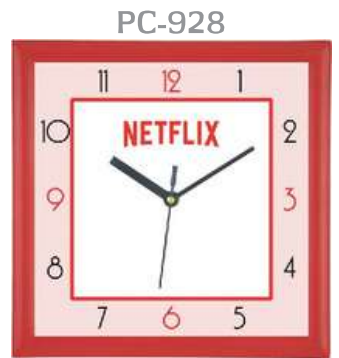

Dial Size 12.2" Dia

Clock Size 13.75" Dia

Net Weight 830g

WALL CLOCK

PC-904

Dial Size	12.2" Dia
Clock Size	13.75" Dia
Net Weight	830g

PC-905

PC-908

PC-909

CHROME
SERIES

PC- 91

PC-912

Dial Size	11" Dia	Clock Size	12" Dia	Net Weight	750g
-----------	---------	------------	---------	------------	------

PC- 19

PC- 920

PC- 921

PC- 923

CHROME

Dial Size	8.25" Dia	Clock Size	11" Dia	Net Weight	550g
-----------	-----------	------------	---------	------------	------

PC-925

PC-926

PC-927

PC-928

Dial Size	7"x7"	Clock Size	8.25"x8.25"	Net Weight	420g
-----------	-------	------------	-------------	------------	------

WALL CLOCK

PC-929

PC-930

PC-931

Dial Size 7.25"x7.25"

Clock Size 7.5"x7.5"

Net Weight 350g

PC- 949